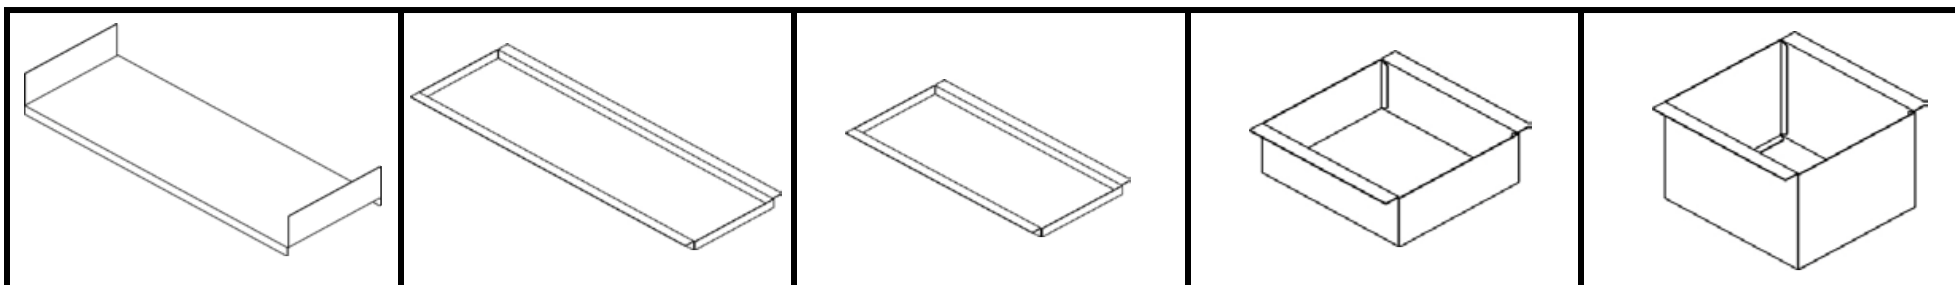

Lap shelving configuration chart - Oak

BOOKSHELF

TRAY SHELF

SMALL TRAY SHELF

SHALLOW BOX

DEEP BOX

RRP

FRAME OPTIONS

£49.00

£44.00

£32.00

£37.00

£61.00

			BOOKSHELF	TRAY SHELF	SMALL TRAY SHELF	SHALLOW BOX	DEEP BOX	RRP
LOW FRAME	 £214.00	V1	2	1				£356.00
		V2	2			2	1	£447.00
LOW EXTENSION	 £151.00	V1	2	1				£293.00
		V2	2			2	1	£384.00
MEDIUM FRAME	 £324.00	V1	4	1				£564.00
		V2	1	2	1	1	3	£713.00
MEDIUM EXTENSION	 £235.00	V1	4	1				£475.00
		V2	1	2	1	1	3	£624.00
TALL FRAME	 £377.00	V1	5	1				£666.00
		V2	2	2	1	1	3	£815.00
TALL EXTENSION	 £278.00	V1	5	1				£567.00
		V2	2	2	1	1	3	£716.00